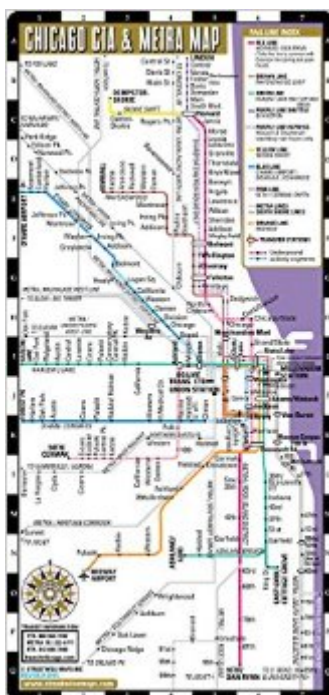

The book was found

Streetwise Chicago CTA & Metra Map - Laminated Chicago Metro Map - Folding Pocket Size Map For Travel

Synopsis

Streetwise Chicago CTA & Metra Map - Laminated Chicago Metro Map - Folding pocket size map for travel This map includes the following: Chicago CTA and Metra Map with station index on the back. The STREETWISE Chicago Metra Map is an invaluable tool for getting around on the city's public transportation system. Unfolded it's the size of a legal envelope, folded into thirds it's about the size of a credit card, conveniently fitting into your shirt pocket or purse. The front side presents the CTA and METRA routes leading into and out of the city connecting you with major suburban towns and airports. On the back side there is a convenient station index and map key. This little Chicago Metro Map makes getting around Chicago, Illinois via subway a snap. The STREETWISE Chicago Metro map is one of hundreds of detailed and easy-to-read maps designed and published by STREETWISE. For a larger selection of our detailed travel maps simply type STREETWISE MAPS into the search bar. And don't forget to check out our regular STREETWISE Chicago map. It's always one of the top selling maps of Chicago on .com

Customer Reviews

Its tiny, half could fit in a man's shirt pocket, or half would fit in a woman's rear jeans pocket. to describe the size. Closed, its maybe 4x 8" or thinner. /Def.worth it. Too bad I misplaced it in my home quickly. I did wish a few key intersections were on it, more than just the el stop name. Since I only know the north side. But its..a start!

Small, compact, and laminated map that folds and fits in a shirt pocket. I bought this mainly to

navigate the "L" and it works for that purpose. The other side of the map has city streets and bus routes, and can be confusing and hard to read given the small size.